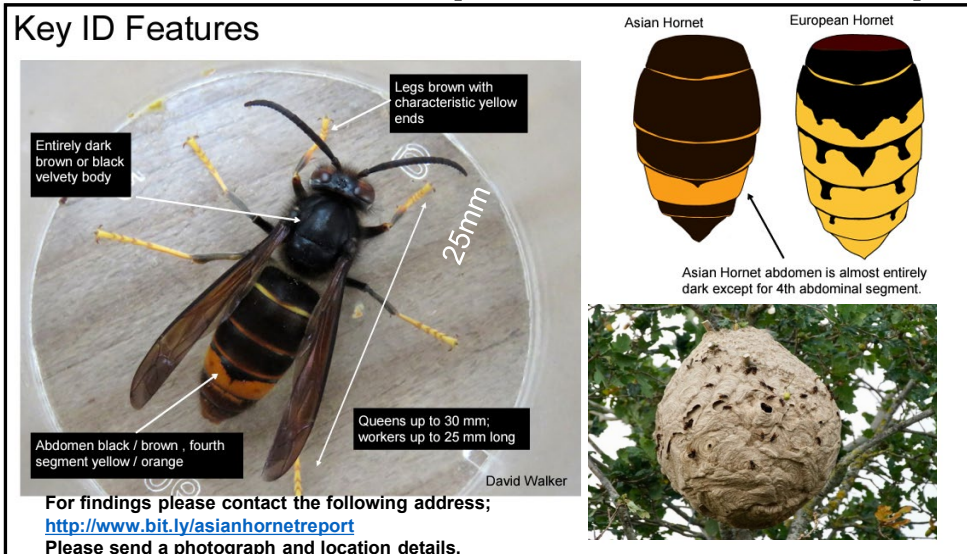

REPORT ME!

Department for Environment Food & Rural Affairs

Do not allow into the United Kingdom

If found:

Call **0300 1000 313**

Email: planthealth.info@apha.gov.uk

Asian spongy moth (*Lymantria dispar asiatica*)

Spotted lanternfly (*Lycorma delicatula*)

Asian hornet (*Vespa velutina*)

Saturniid moths

Invasive stink bugs

Tussock moths